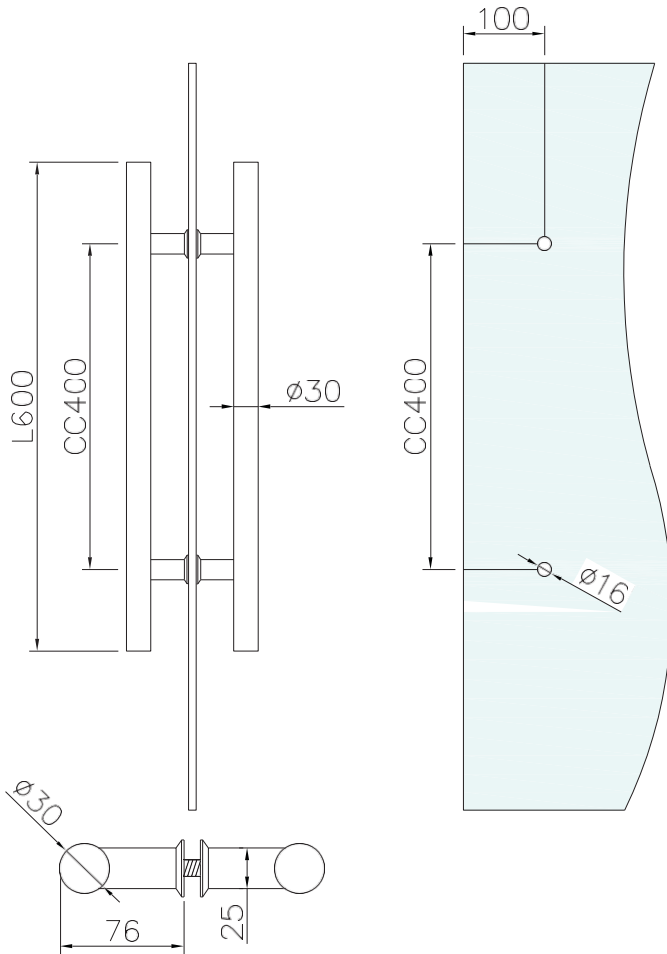

Pull Handle

Model: HW-RH600BK

- Size: 24"
- BRASS INSERTS
- BRASS COLLARS
- SOLID STAINLESS STEEL WASHERS
- STAINLESS STEEL BOLTS & SCREWS
- STAINLESS STEEL 304 CONSTRUCTION
- FINISH: BLACK

Disclaimer: Nerval makes every effort to provide accurate specification data. However, specification may change without notice. Please visit nerval website to see NERVAL'S TERMS AND CONDITIONS.